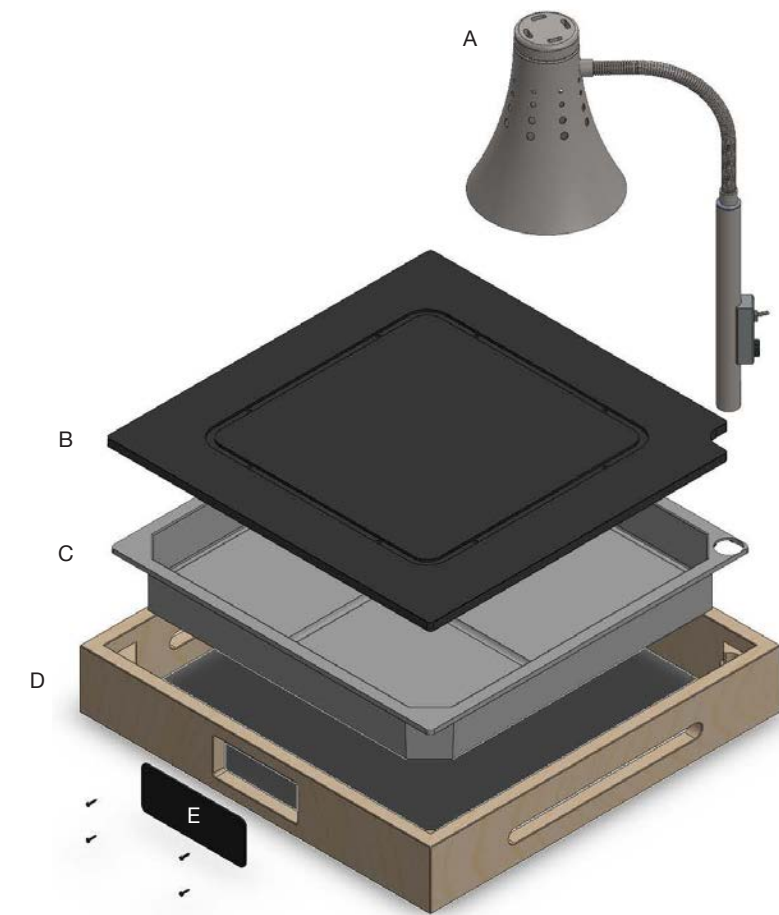

A+B+C+ D+E+F Eco System Cold Module Set
pack 1
BTR027NAM18

ECO TROLLEY SYSTEM - CARVING MODULE

A Eco System Heat Lamp - Black
pack 1
BTR023BKS18

B Eco System Carving Board
pack 1
BTR025BKT18

C Eco System Cold Module Box Insulated Ice Pack Tray
pack 1
BTR018BKT18