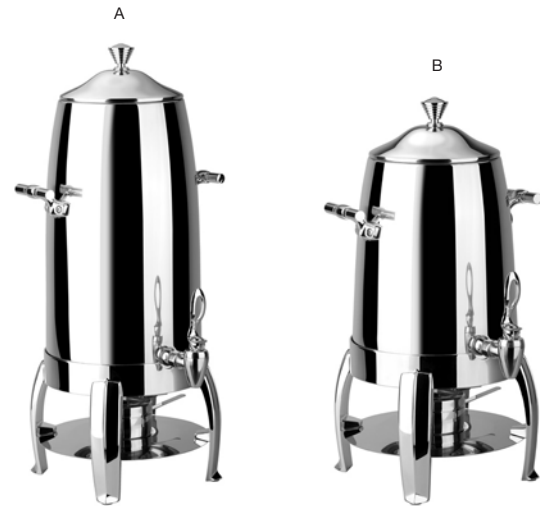

COFFEE URNS

Odin

A 20 qt Odin Coffee Urn
12.75 dia x 27.25 in | 32.5 dia x 69 cm
pack 1 **BDI005MSS18**

B 12.75 qt Odin Coffee Urn
12.5 dia x 22.75 in | 31.5 dia x 57.5 cm
pack 1 **BDI004MSS18**