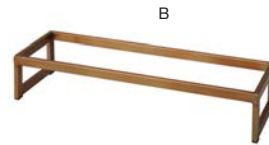

A 4" T-Collection Riser - 2/4 Size - Black pack 1 **BRI026BKS18**
20.75 x 6.5 x 4 in | 53 x 16.2 x 10.3 cm

B 4" T-Collection Riser - 2/4 Size - Copper pack 1 **BRI026COS18**
20.75 x 6.5 x 4 in | 53 x 16.2 x 10.3 cm