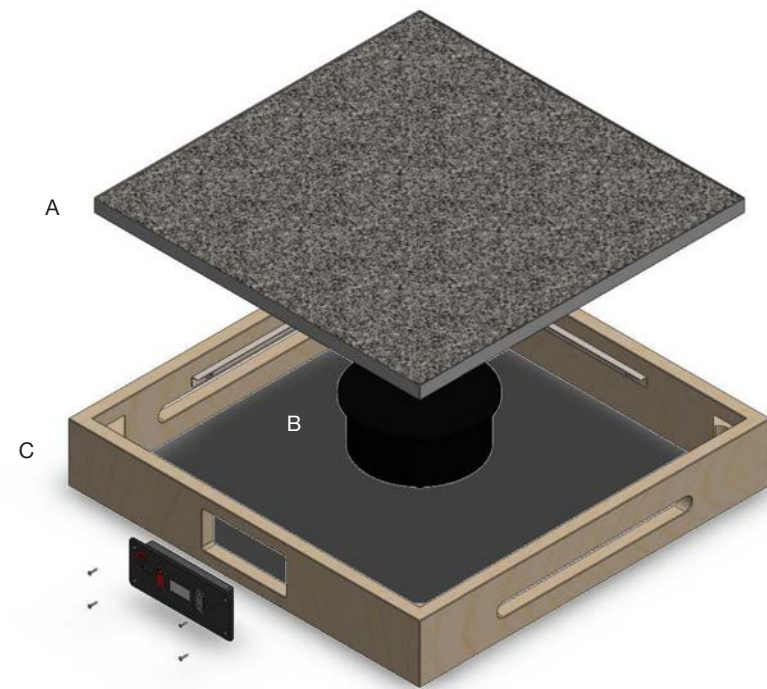

ECO TROLLEY SYSTEM - WARM MODULE