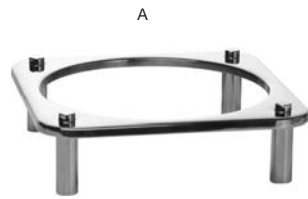

A 13.75" Square Stainless Domino Stand pack 1 **BRI018BSS18**
13.75 sq x 4 in | 35 sq x 10.3 cm