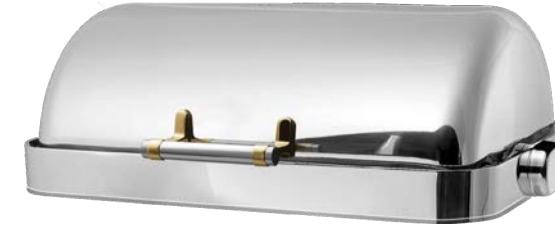

Cladded bottom
delivers superior heat distribution with induction or canned fuel.

Convenient lift tab
for easy food pan removal.

ODIN
chrome

8.5 qt Rectangle Flush Mount Odin Roll Top Chafer
26.25 x 18.75 x 16.25 in | 66.7 x 47.5 x 41 cm
pack 1
BCH051MSS18