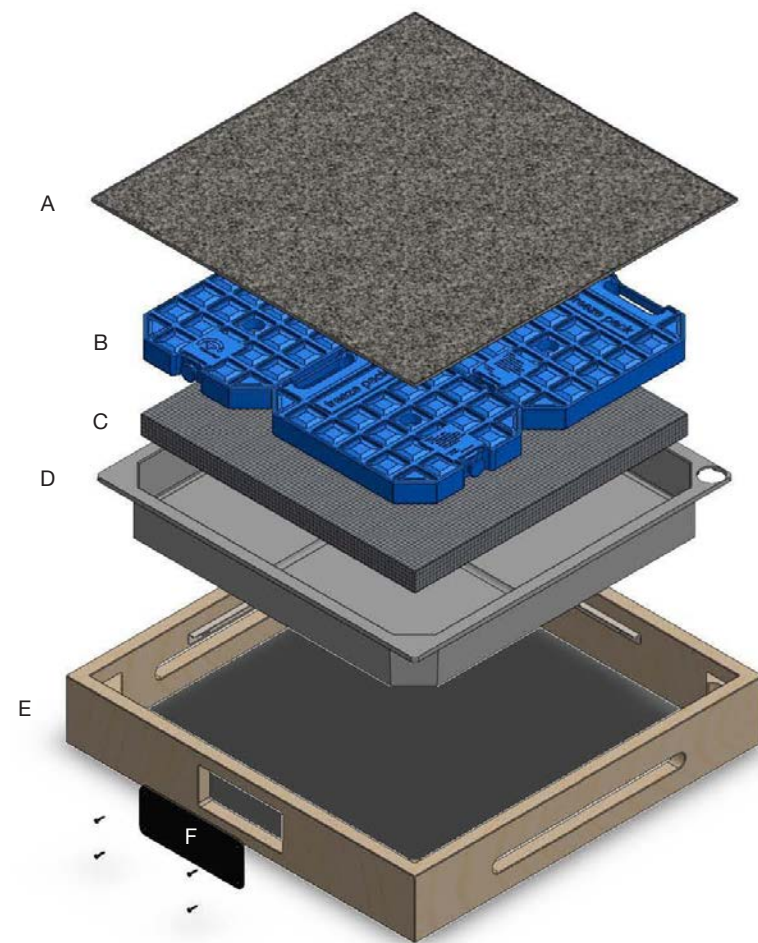

B 10" x 7.75" Cooling Cell - Blue
10 x 7.75 x 1.25 in | 25.5 x 20 x 3 cm
pack 1
BTC049BLT18

C Eco System Cold Module Box Insulated Ice Pack Tray
pack 1
BTR018BKT18

ECO TROLLEY SYSTEM - COOLING MODULE - PLATFORM

A Eco System Cool Stone Platform
9 sq x 3.25 in | 23 sq x 8.4 cm
pack 1
BTR020BEC18 Grey
BTR020GYC18 Ivory