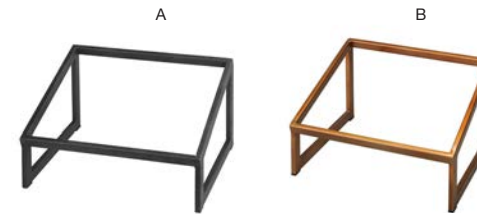

COUNTER DISPLAYS

T-Collection Half Size Risers, Trays & Cover

A 7.75" T-Collection Inclined Riser - Half Size - Black pack 1 **BRI031BKS18**
12.75 x 10.5 x 7.75 in | 32.5 x 26.5 x 19.7 cm

B 7.75" T-Collection Inclined Riser - Half Size - Copper pack 1 **BRI031COS18**
12.75 x 10.5 x 7.75 in | 32.5 x 26.5 x 19.7 cm