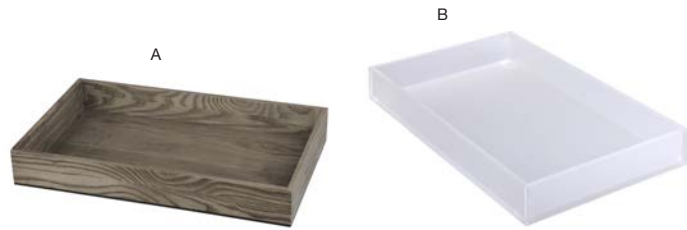

A Full Size x 3" T-Collection Wood Tray - Truffle pack 1 **BHO243NAW18**
20.75 x 12.75 x 3 in | 53 x 32.5 x 7.5 cm

B Full Size x 3" T-Collection Acrylic Tray - Ice pack 1 **BHO244FRT18**
20.75 x 12.75 x 3 in | 53 x 32.5 x 7.5 cm