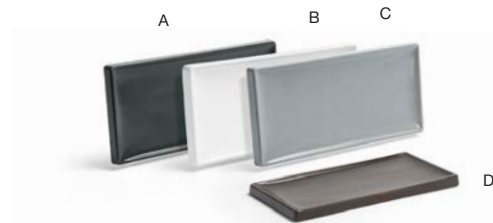

CHAFER ACCESSORIES

Serving Accessories

14" Mirrored Stainless Serving Meat Fork - Silver
14 in | 35.5 cm
pack 6
BUT049MSS12

12" Mirrored Stainless Ladle - Silver
12 in | 30.5 cm
pack 6
BUT045MSS12

- A 8.5" x 4" Stoneware Tray/Spoon Rest - Black** pack 12 RTR036BKC23
8.5 x 4 x .5 in | 21.9 x 10.4 x 1.3 cm
- B 8.5" x 4" Stoneware Tray/Spoon Rest - White** pack 12 RTR036WHC23
8.5 x 4 x .5 in | 21.9 x 10.4 x 1.3 cm
- C 8.5" x 4" Stoneware Tray/Spoon Rest - Smoke** pack 12 RTR036GYC23
8.5 x 4 x .5 in | 21.9 x 10.4 x 1.3 cm
- D 8.5" x 4" Stoneware Tray/Spoon Rest - Brown** pack 12 RTR036BRC23
8.5 x 4 x .5 in | 21.9 x 10.4 x 1.3 cm